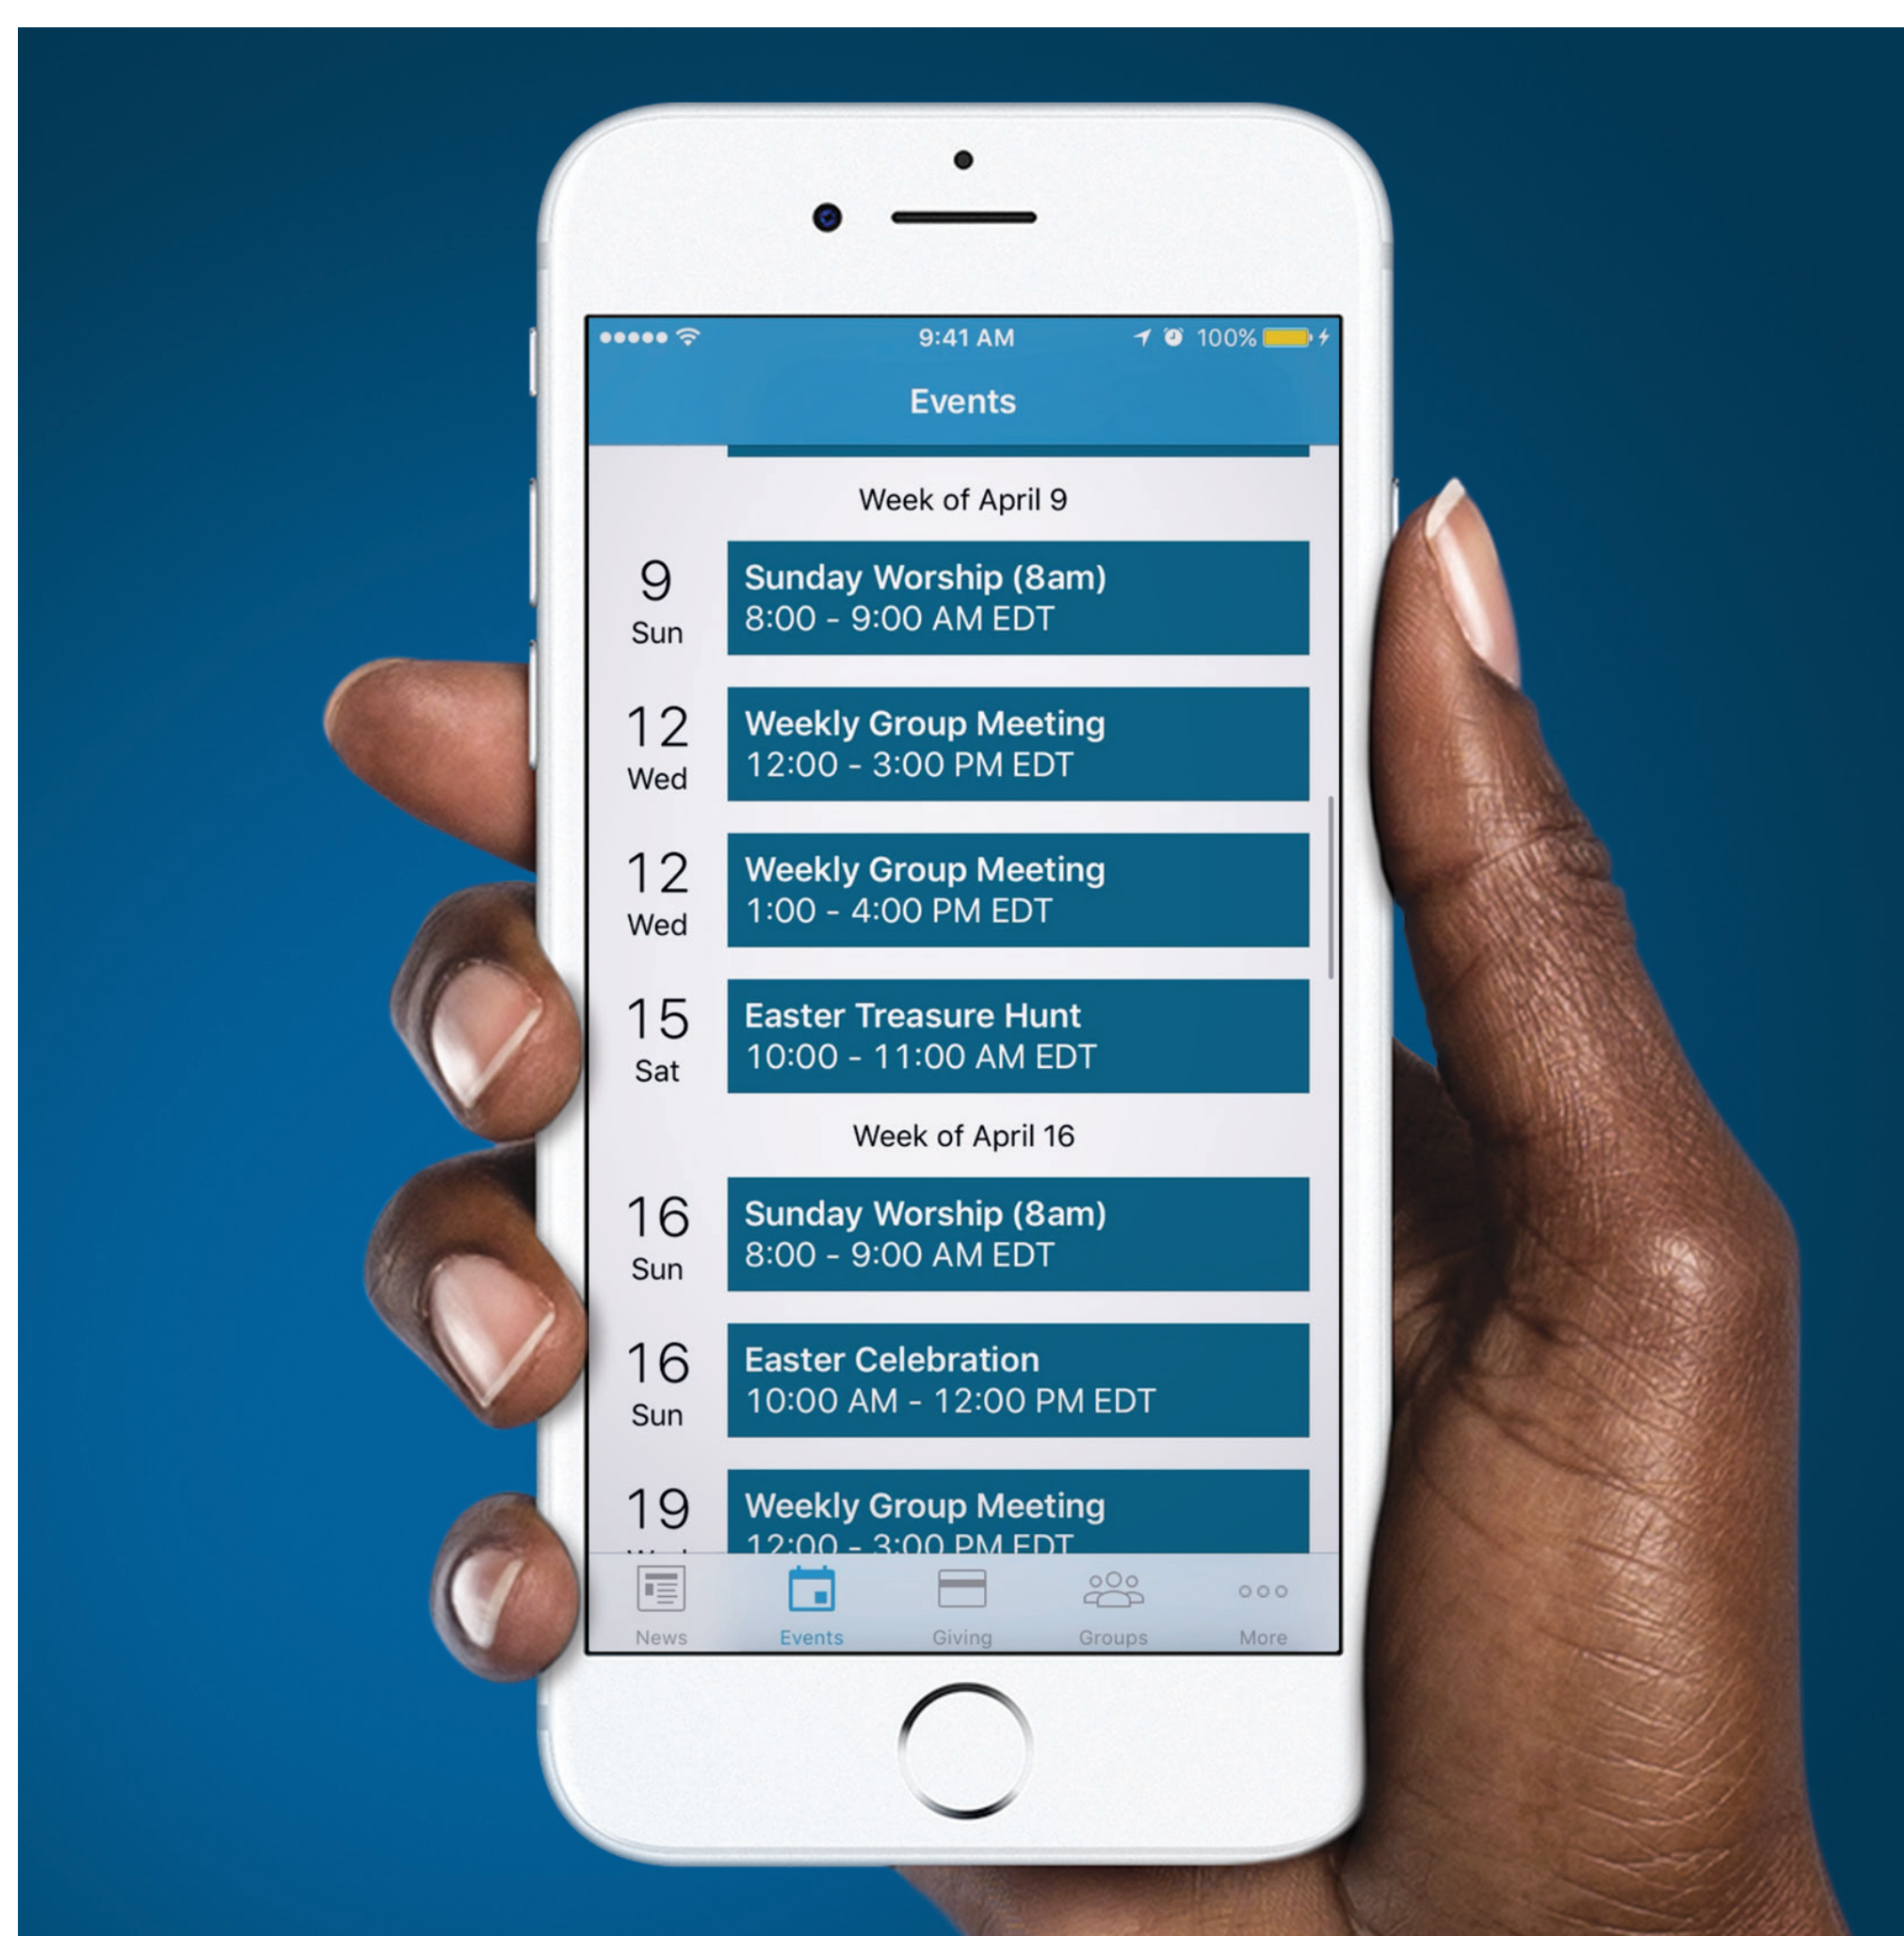

# Let's get connected. ✨

Download our Connect app today.

-  Update your personal information
-  Communicate with groups & teams
-  Follow church announcements
-  Look up members
-  Manage giving
-  Create and join events

Let's be the church... together.

 **Realm® Connect**